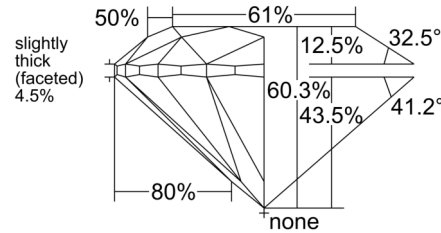

GIA NATURAL DIAMOND GRADING REPORT

October 14, 2025
 GIA Report Number 5231747332
 Shape and Cutting Style Round Brilliant
 Measurements 11.02 - 11.05 x 6.65 mm

GRADING RESULTS

Carat Weight 5.01 carat
 Color Grade E
 Clarity Grade VVS1
 Cut Grade Excellent

ADDITIONAL GRADING INFORMATION

Polish Excellent
 Symmetry Excellent
 Fluorescence None
 Inscription(s): GIA 5231747332

PROPORTIONS

Profile to actual proportions

CLARITY CHARACTERISTICS

KEY TO SYMBOLS*

- Pinpoint
- Feather

* Red symbols denote internal characteristics (inclusions). Green or black symbols denote external characteristics (blemishes). Diagram is an approximate representation of the diamond, and symbols shown indicate type, position, and approximate size of clarity characteristics. All clarity characteristics may not be shown. Details of finish are not shown.