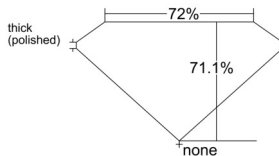

GIA®

FACSIMILE

GIA REPORT 5231748698

Verify this report at GIA.edu

GIA NATURAL DIAMOND DOSSIER®

October 14, 2025
GIA Report Number 5231748698
Shape and Cutting Style ..... Square Modified Brilliant
Measurements ..... 5.12 x 5.09 x 3.62 mm

GRADING RESULTS

Carat Weight ..... 0.82 carat
Color Grade ..... E
Clarity Grade VS2

ADDITIONAL GRADING INFORMATION

Polish ..... Very Good
Symmetry ..... Very Good
Fluorescence ..... Faint
Clarity Characteristics ..... Crystal, Cloud
Inscription(s): GIA 5231748698

PROPORTIONS

Profile not to actual proportions

GRADING SCALES

GIA COLOR SCALE		GIA CLARITY SCALE			
COLORLESS	D	VERY VERY SLIGHTLY INCLUDED	FLAWLESS		
	E		INTERNALLY FLAWLESS		
	F		VVS₁		
	NEAR COLORLESS	G	VERY SLIGHTLY INCLUDED	VVS₂	
		H		VS₁	
		FAINT	I	SLIGHTLY INCLUDED	VS₂
			J		SI₁
	LIGHT	K	INCLUDED	SI₂	
		L		I₁	
		M		I₂	
N		I₃			
O					
P					
Q					
R					
S					
T					
U					
V					
W					
X					
Y					
Z