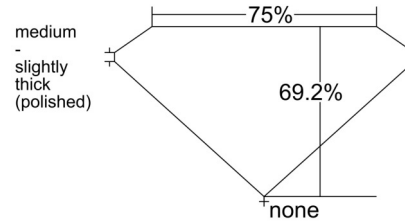

GIA NATURAL DIAMOND GRADING REPORT

November 04, 2025  
 GIA Report Number ..... 5231776283  
 Shape and Cutting Style ..... Square Modified Brilliant  
 Measurements ..... 7.47 x 7.44 x 5.15 mm

GRADING RESULTS

Carat Weight ..... 2.31 carat  
 Color Grade ..... J  
 Clarity Grade ..... VS2

ADDITIONAL GRADING INFORMATION

Polish ..... Excellent  
 Symmetry ..... Very Good  
 Fluorescence ..... None  
 Inscription(s): GIA 5231776283  
**Comments:** Additional pinpoints are not shown.

PROPORTIONS

Profile not to actual proportions

CLARITY CHARACTERISTICS

KEY TO SYMBOLS\*

-  Cloud
-  Pinpoint

\* Red symbols denote internal characteristics (inclusions). Green or black symbols denote external characteristics (blemishes). Diagram is an approximate representation of the diamond, and symbols shown indicate type, position, and approximate size of clarity characteristics. All clarity characteristics may not be shown. Details of finish are not shown.