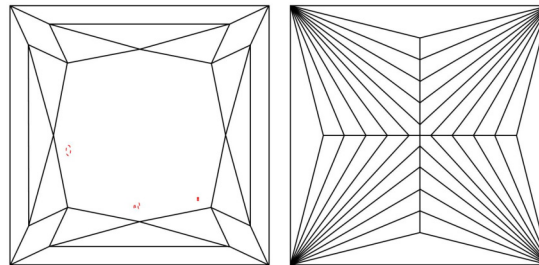

Carat Weight ..... 2.31 carat  
 Color Grade ..... J  
 Clarity Grade ..... VS2

ADDITIONAL GRADING INFORMATION

Polish ..... Excellent  
 Symmetry ..... Very Good  
 Fluorescence ..... None  
 Inscription(s): GIA 5231776283  
**Comments:** Additional pinpoints are not shown.

PROPORTIONS

Profile not to actual proportions

CLARITY CHARACTERISTICS

KEY TO SYMBOLS\*

-  Cloud
-  Pinpoint

\* Red symbols denote internal characteristics (inclusions). Green or black symbols denote external characteristics (blemishes). Diagram is an approximate representation of the diamond, and symbols shown indicate type, position, and approximate size of clarity characteristics. All clarity characteristics may not be shown. Details of finish are not shown.