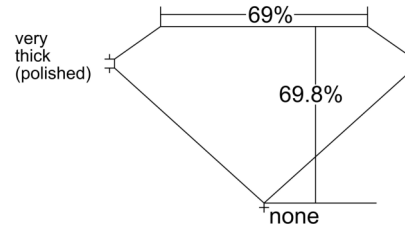

PROPORTIONS

Profile not to actual proportions