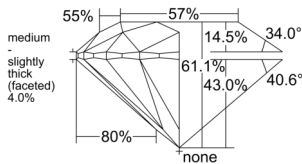

GIA®

FACSIMILE

GIA REPORT 5231824615

Verify this report at GIA.edu

GIA NATURAL DIAMOND DOSSIER®

January 05, 2026
GIA Report Number 5231824615
Shape and Cutting Style ..... Round Brilliant
Measurements ..... 5.12 - 5.13 x 3.13 mm

GRADING RESULTS

Carat Weight ..... 0.50 carat
Color Grade ..... F
Clarity Grade S11
Cut Grade ..... Excellent

ADDITIONAL GRADING INFORMATION

Polish ..... Excellent
Symmetry ..... Very Good
Fluorescence ..... None
Clarity Characteristics ..... Cloud, Knot
Inscription(s): GIA 5231824615

PROPORTIONS

Profile to actual proportions

GRADING SCALES

GIA COLOR SCALE	GIA CLARITY SCALE	GIA CUT SCALE	
D	FLAWLESS	EXCELLENT	
E	INTERNALLY FLAWLESS		
F		VVS₁	VERY GOOD
G	VVS₂		
H	VS₁	GOOD	
I	VS₂		
J	S1₁	FAIR	
K	S1₂		
L	I₁	POOR	
M	I₂		
N	I₃		
O			
P			
Q			
R			
S			
T			
U			
V			
W			
X			
Y			
Z