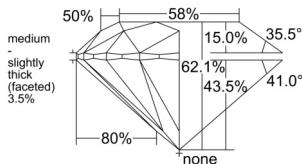

GIA®

FACSIMILE

GIA REPORT 5231826475

Verify this report at GIA.edu

GIA NATURAL DIAMOND DOSSIER®

December 25, 2025
GIA Report Number 5231826475
Shape and Cutting Style ..... Round Brilliant
Measurements ..... 4.58 - 4.61 x 2.85 mm

GRADING RESULTS

Carat Weight ..... 0.37 carat
Color Grade ..... E
Clarity Grade VS1
Cut Grade ..... Excellent

ADDITIONAL GRADING INFORMATION

Polish ..... Excellent
Symmetry ..... Excellent
Fluorescence ..... None
Clarity Characteristics ..... Crystal, Pinpoint
Inscription(s): GIA 5231826475

PROPORTIONS

GRADING SCALES

GIA COLOR SCALE

COLORLESS	D
	E
	F
	G
	H
	I
	J
NEAR COLORLESS	K
	L
FAIN	M
	N
	O
	P
VERY LIGHT	Q
	R
	S
	T
	U
	V
	W
	X
	Y
LIGHT	Z

GIA CLARITY SCALE

FLAWLESS	INTERNAL FLAWLESS	
		EXCELLENT
VERY VERY SLIGHTLY INCLUDED	VVS₁	VERY GOOD
VERY SLIGHTLY INCLUDED	VVS₂	
SLIGHTLY INCLUDED	VS₁	GOOD
	VS₂	
INCLUDED	SI₁	FAIR
	SI₂	
INCLUDED	I₁	POOR
	I₂	
	I₃