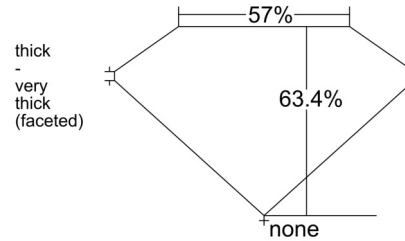

GIA NATURAL DIAMOND GRADING REPORT

January 12, 2026
 GIA Report Number 5231839753
 Shape and Cutting Style Oval Brilliant
 Measurements 9.74 x 6.35 x 4.03 mm

GRADING RESULTS

Carat Weight 1.60 carat
 Color Grade K
 Clarity Grade VS1

ADDITIONAL GRADING INFORMATION

Polish Very Good
 Symmetry Excellent
 Fluorescence None
 Inscription(s): GIA 5231839753

Comments: Additional pinpoints are not shown. Clouds are not shown.

PROPORTIONS

Profile not to actual proportions

CLARITY CHARACTERISTICS

KEY TO SYMBOLS*

- Feather
- Pinpoint

* Red symbols denote internal characteristics (inclusions). Green or black symbols denote external characteristics (blemishes). Diagram is an approximate representation of the diamond, and symbols shown indicate type, position, and approximate size of clarity characteristics. All clarity characteristics may not be shown. Details of finish are not shown.