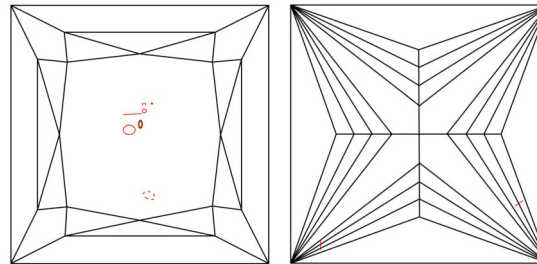

GIA NATURAL DIAMOND GRADING REPORT

January 13, 2026
 GIA Report Number 5231840158
 Shape and Cutting Style **Square Modified Brilliant**
 Measurements 6.13 x 6.08 x 4.40 mm

GRADING RESULTS

Carat Weight 1.30 carat
 Color Grade **G**
 Clarity Grade **VS2**

PROPORTIONS

Profile not to actual proportions

CLARITY CHARACTERISTICS

KEY TO SYMBOLS*

-  Cloud
-  Crystal
-  Feather
-  Knot
-  Pinpoint

* Red symbols denote internal characteristics (inclusions). Green or black symbols denote external characteristics (blemishes). Diagram is an approximate representation of the diamond, and symbols shown indicate type, position, and approximate size of clarity characteristics. All clarity characteristics may not be shown. Details of finish are not shown.