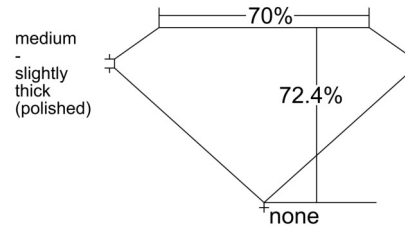

GIA NATURAL DIAMOND GRADING REPORT

January 13, 2026
 GIA Report Number 5231840158
 Shape and Cutting Style **Square Modified Brilliant**
 Measurements 6.13 x 6.08 x 4.40 mm

GRADING RESULTS

Carat Weight 1.30 carat
 Color Grade **G**
 Clarity Grade **VS2**

PROPORTIONS

Profile not to actual proportions

CLARITY CHARACTERISTICS

KEY TO SYMBOLS*

-  Cloud
-  Crystal
-  Feather
-  Knot
-  Pinpoint

* Red symbols denote internal characteristics (inclusions). Green or black symbols denote external characteristics (blemishes). Diagram is an approximate representation of the diamond, and symbols shown indicate type, position, and approximate size of clarity characteristics. All clarity characteristics may not be shown. Details of finish are not shown.