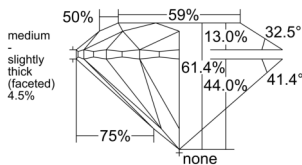

GIA®

FACSIMILE

GIA REPORT 5231867121

Verify this report at GIA.edu

GIA NATURAL DIAMOND DOSSIER®

February 04, 2026
GIA Report Number 5231867121
Shape and Cutting Style ..... Round Brilliant
Measurements ..... 5.68 - 5.71 x 3.50 mm

GRADING RESULTS

Carat Weight ..... 0.70 carat
Color Grade ..... D
Clarity Grade VVS1
Cut Grade ..... Excellent

ADDITIONAL GRADING INFORMATION

Polish ..... Excellent
Symmetry ..... Excellent
Fluorescence ..... None
Clarity Characteristics ..... Pinpoint, Cloud
Inscription(s): GIA 5231867121

PROPORTIONS

Profile to actual proportions