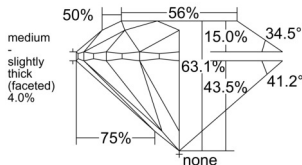

GIA®

FACSIMILE

GIA REPORT 5231872426

Verify this report at GIA.edu

GIA NATURAL DIAMOND DOSSIER®

February 09, 2026
GIA Report Number 5231872426
Shape and Cutting Style ..... Round Brilliant
Measurements ..... 5.34 - 5.37 x 3.38 mm

GRADING RESULTS

Carat Weight ..... 0.60 carat
Color Grade ..... H
Clarity Grade VS1
Cut Grade ..... Excellent

ADDITIONAL GRADING INFORMATION

Polish ..... Excellent
Symmetry ..... Excellent
Fluorescence ..... None
Clarity Characteristics..... Cloud, Crystal, Needle, Pinpoint
Inscription(s): GIA 5231872426

PROPORTIONS

Profile to actual proportions

GRADING SCALES

GIA COLOR SCALE	GIA CLARITY SCALE	GIA CUT SCALE	
D	FLAWLESS	EXCELLENT	
E	INTERNALLY FLAWLESS		
F		VVS₁	VERY GOOD
G	VVS₂		
H	VS₁	GOOD	
I	VS₂		
J	SI₁	FAIR	
K	SI₂		
L	I₁	POOR	
M			
N			
O	I₂		
P			
Q			
R	I₃		
S			
T			
U			
V			
W			
X			
Y			
Z