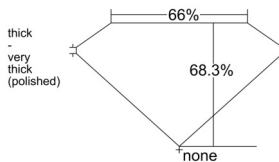

GIA®

FACSIMILE

GIA REPORT 5231873149

Verify this report at GIA.edu

GIA NATURAL DIAMOND DOSSIER®

February 09, 2026

GIA Report Number 5231873149

Shape and Cutting Style ..... **Cut-Cornered Rectangular Modified Brilliant**

Measurements ..... 5.05 x 4.00 x 2.73 mm

GRADING RESULTS

Carat Weight ..... 0.51 carat

Color Grade ..... F

Clarity Grade VS1

ADDITIONAL GRADING INFORMATION

Polish ..... Excellent

Symmetry ..... Excellent

Fluorescence ..... None

Clarity Characteristics ..... Crystal, Pinpoint

Inscription(s): GIA 5231873149

PROPORTIONS

Profile not to actual proportions

GRADING SCALES

GIA COLOR SCALE		GIA CLARITY SCALE			
COLORLESS	D	VERY VERY SLIGHTLY INCLUDED	FLAWLESS		
	E		INTERNALLY FLAWLESS		
	F	VERY SLIGHTLY INCLUDED	VVS₁		
	G		VVS₂		
	H		VS₁		
	NEAR COLORLESS	I	SLIGHTLY INCLUDED	VS₂	
		J		SI₁	
		FAINT	K	INCLUDED	SI₂
			L		I₁
			M		I₂
VERT LIGHT	N	LIGHT	I₃		
	O				
	P				
	Q				
	R				
	S