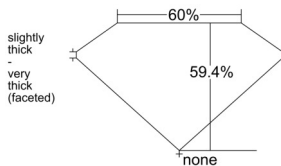

GIA®

FACSIMILE

GIA REPORT 5231876551

Verify this report at GIA.edu

GIA NATURAL DIAMOND DOSSIER®

February 12, 2026
GIA Report Number 5231876551
Shape and Cutting Style ..... Heart Brilliant
Measurements ..... 5.07 x 5.92 x 3.52 mm

GRADING RESULTS

Carat Weight ..... 0.61 carat
Color Grade ..... F
Clarity Grade VS2

ADDITIONAL GRADING INFORMATION

Polish ..... Excellent
Symmetry ..... Very Good
Fluorescence ..... None
Clarity Characteristics ..... Cloud
Inscription(s): GIA 5231876551

PROPORTIONS

Profile not to actual proportions

GRADING SCALES

GIA COLOR SCALE		GIA CLARITY SCALE			
COLORLESS	D	VERY VERY SLIGHTLY INCLUDED	FLAWLESS		
	E		INTERNALLY FLAWLESS		
	F		VVS₁		
	G		VVS₂		
	NEAR COLORLESS	H	VERY SLIGHTLY INCLUDED	VS₁	
		I		VS₂	
		FAINT	J	SLIGHTLY INCLUDED	SI₁
			K		SI₂
	L		I₁		
	M		I₂		
N	I₃				
O					
VERT LIGHT	P	INCLUDED			
	Q				
	R				
	S				
	T				
	U				
	V				
	W				
LIGHT	X				
	Y				
	Z