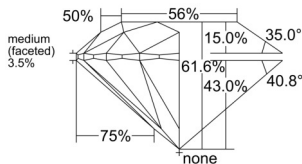

GIA®

FACSIMILE

GIA REPORT 5231937656

Verify this report at GIA.edu

GIA NATURAL DIAMOND DOSSIER®

May 04, 2026
GIA Report Number 5231937656
Shape and Cutting Style ..... Round Brilliant
Measurements ..... 4.34 - 4.37 x 2.68 mm

GRADING RESULTS

Carat Weight ..... 0.31 carat
Color Grade ..... G
Clarity Grade VS1
Cut Grade ..... Excellent

ADDITIONAL GRADING INFORMATION

Polish ..... Excellent
Symmetry ..... Excellent
Fluorescence ..... None
Clarity Characteristics ..... Crystal, Cloud
Inscription(s): GIA 5231937656

PROPORTIONS

Profile to actual proportions