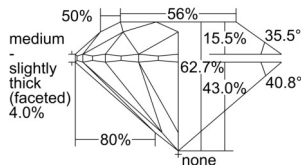

GIA®

FACSIMILE

GIA REPORT 5232424865

Verify this report at GIA.edu

GIA NATURAL DIAMOND DOSSIER®

October 24, 2024
GIA Report Number 5232424865
Shape and Cutting Style ..... Round Brilliant
Measurements ..... 6.02 - 6.05 x 3.78 mm

GRADING RESULTS

Carat Weight ..... 0.85 carat
Color Grade ..... G
Clarity Grade VS1
Cut Grade ..... Excellent

ADDITIONAL GRADING INFORMATION

Polish ..... Excellent
Symmetry ..... Excellent
Fluorescence ..... None
Clarity Characteristics..... Cloud, Needle, Pinpoint
Inscription(s): GIA 5232424865

PROPORTIONS

Profile to actual proportions