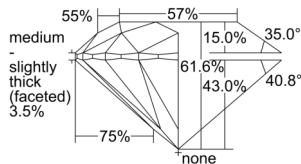

GIA®

FACSIMILE

GIA REPORT 5232430443

Verify this report at GIA.edu

GIA NATURAL DIAMOND DOSSIER®

October 30, 2024
GIA Report Number 5232430443
Shape and Cutting Style ..... Round Brilliant
Measurements ..... 4.34 - 4.36 x 2.68 mm

GRADING RESULTS

Carat Weight ..... 0.31 carat
Color Grade ..... E
Clarity Grade VS1
Cut Grade ..... Excellent

ADDITIONAL GRADING INFORMATION

Polish ..... Excellent
Symmetry ..... Excellent
Fluorescence ..... None
Clarity Characteristics ..... Cloud
Inscription(s): GIA 5232430443

PROPORTIONS

Profile to actual proportions

GRADING SCALES

GIA COLOR SCALE	GIA CLARITY SCALE	GIA CUT SCALE	
D	FLAWLESS	EXCELLENT	
E	INTERNALLY FLAWLESS		
F		VVS₁	VERY GOOD
G	VVS₂		
H	VS₁	GOOD	
I	VS₂		
J	SI₁	FAIR	
K	SI₂		
L	I₁	POOR	
M	I₂		
N	I₃		
O			
P			
Q			
R			
S			
T			
U			
V			
W			
X			
Y			
Z