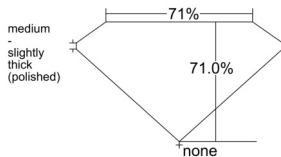

GIA®

FACSIMILE

GIA REPORT 5232779395

Verify this report at GIA.edu

GIA NATURAL DIAMOND DOSSIER®

November 04, 2025
GIA Report Number 5232779395
Shape and Cutting Style ..... **Square Modified Brilliant**
Measurements ..... 4.71 x 4.53 x 3.21 mm

GRADING RESULTS

Carat Weight ..... 0.57 carat
Color Grade ..... E
Clarity Grade VVS2

ADDITIONAL GRADING INFORMATION

Polish ..... Excellent
Symmetry ..... Excellent
Fluorescence ..... None
Clarity Characteristics..... Needle, Pinpoint
Inscription(s): GIA 5232779395

PROPORTIONS

Profile not to actual proportions

GRADING SCALES

GIA COLOR SCALE		GIA CLARITY SCALE			
COLORLESS	D	VERY VERY SLIGHTLY INCLUDED	FLAWLESS		
	E		INTERNALLY FLAWLESS		
	F		VVS₁		
	G		VVS₂		
	NEAR COLORLESS	H	VERY SLIGHTLY INCLUDED	VS₁	
		I		VS₂	
		FAINT	J	SLIGHTLY INCLUDED	SI₁
			K		SI₂
	L		I₁		
	VERT LIGHT		M	INCLUDED	I₂
N			I₃		
O					
P					
LIGHT	Q				
	R				
	S				
	T				
	U				
	Z