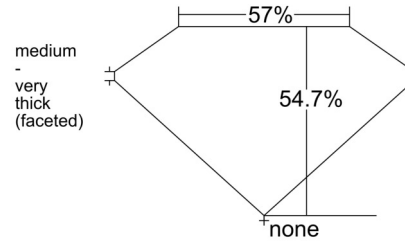

GIA NATURAL DIAMOND GRADING REPORT

December 17, 2025
 GIA Report Number 5232793481
 Shape and Cutting Style Heart Brilliant
 Measurements 9.45 x 10.49 x 5.74 mm

GRADING RESULTS

Carat Weight 3.22 carat
 Color Grade D
 Clarity Grade Flawless

ADDITIONAL GRADING INFORMATION

Polish Excellent
 Symmetry Excellent
 Fluorescence None
 Inscription(s): GIA 5232793481

PROPORTIONS

Profile not to actual proportions

CLARITY CHARACTERISTICS

GRADING SCALES

GIA COLOR SCALE		GIA CLARITY SCALE	
COLOURLESS	D	VERY VERY SLIGHTLY INCLUDED	FLAWLESS
	E		INTERNALLY FLAWLESS
	F		VVS ₁
NEAR COLOURLESS	G	VERY SLIGHTLY INCLUDED	VVS ₂
	H		VS ₁
	I		VS ₂
FANT	J	SLIGHTLY INCLUDED	SI ₁
	K		SI ₂
	L		I ₁
VERY LIGHT	M	INCLUDED	I ₂
	N		I ₃
	O		
LIGHT	P		
	Q		
	R		
	S		
	T		
	U		
	V		
W			
X			
Y			
Z			