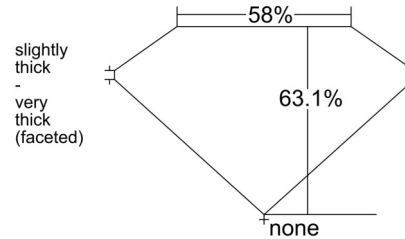

PROPORTIONS

Profile not to actual proportions