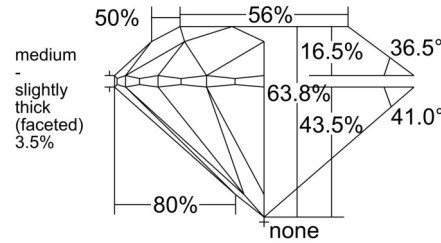

GIA NATURAL DIAMOND GRADING REPORT

January 07, 2026
GIA Report Number 5232833865
Shape and Cutting Style Round Brilliant
Measurements 7.91 - 7.98 x 5.07 mm

GRADING RESULTS

Carat Weight 2.00 carat
Color Grade I
Clarity Grade SI2
Cut Grade Excellent

ADDITIONAL GRADING INFORMATION

Polish Excellent
Symmetry Excellent
Fluorescence None
Inscription(s): GIA 5232833865
Comments: Pinpoints are not shown.

PROPORTIONS

Profile to actual proportions

CLARITY CHARACTERISTICS

KEY TO SYMBOLS*

- Feather
- Crystal
- Needle
- Natural
- Extra Facet

* Red symbols denote internal characteristics (inclusions). Green or black symbols denote external characteristics (blemishes). Diagram is an approximate representation of the diamond, and symbols shown indicate type, position, and approximate size of clarity characteristics. All clarity characteristics may not be shown. Details of finish are not shown.