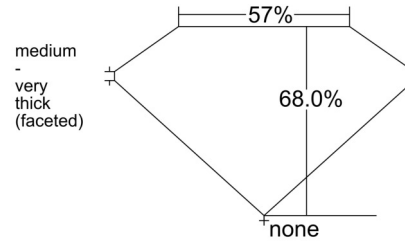

PROPORTIONS

Profile not to actual proportions