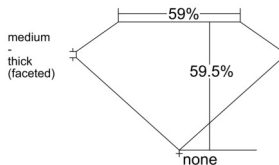

GIA®

FACSIMILE

GIA REPORT 5232886004

Verify this report at GIA.edu

GIA NATURAL DIAMOND DOSSIER®

February 26, 2026
GIA Report Number 5232886004
Shape and Cutting Style ..... Heart Brilliant
Measurements ..... 4.86 x 5.65 x 3.36 mm

GRADING RESULTS

Carat Weight ..... 0.53 carat
Color Grade ..... H
Clarity Grade VS2

ADDITIONAL GRADING INFORMATION

Polish ..... Excellent
Symmetry ..... Very Good
Fluorescence ..... None
Clarity Characteristics ..... Crystal, Cloud
Inscription(s): GIA 5232886004

PROPORTIONS

Profile not to actual proportions

GRADING SCALES

GIA COLOR SCALE		GIA CLARITY SCALE			
COLORLESS	D	VERY VERY SLIGHTLY INCLUDED	FLAWLESS		
	E		INTERNALLY FLAWLESS		
	F	VERY SLIGHTLY INCLUDED	VVS₁		
	G		VVS₂		
	H		VS₁		
	NEAR COLORLESS	I	SLIGHTLY INCLUDED	VS₂	
		J		SI₁	
		FAINT	K	INCLUDED	SI₂
			L		I₁
			M		I₂
N			I₃		
VERT LIGHT	O	LIGHT			
	P				
	Q				
	R				
	S				
	T				
LIGHT	U				
	V				
	W				
	X				
Y					
Z