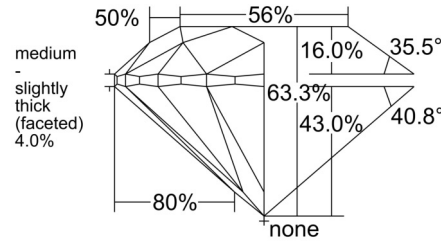

GIA NATURAL DIAMOND GRADING REPORT

May 06, 2026  
 GIA Report Number ..... 5232946362  
 Shape and Cutting Style ..... Round Brilliant  
 Measurements ..... 7.20 - 7.26 x 4.57 mm

GRADING RESULTS

Carat Weight ..... 1.50 carat  
 Color Grade ..... H  
 Clarity Grade ..... VS1  
 Cut Grade ..... Excellent

PROPORTIONS

Profile to actual proportions

CLARITY CHARACTERISTICS

KEY TO SYMBOLS\*

- Crystal
- △ Natural
- ∩ Feather
- ∧ Indented Natural
- Pinpoint

\* Red symbols denote internal characteristics (inclusions). Green or black symbols denote external characteristics (blemishes). Diagram is an approximate representation of the diamond, and symbols shown indicate type, position, and approximate size of clarity characteristics. All clarity characteristics may not be shown. Details of finish are not shown.