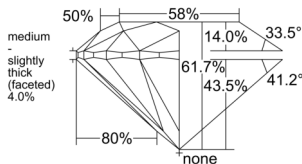

GIA®

FACSIMILE

GIA REPORT 5232947418

Verify this report at GIA.edu

GIA NATURAL DIAMOND DOSSIER®

May 11, 2026
GIA Report Number 5232947418
Shape and Cutting Style ..... Round Brilliant
Measurements ..... 4.28 - 4.30 x 2.65 mm

GRADING RESULTS

Carat Weight ..... 0.30 carat
Color Grade ..... D
Clarity Grade VS1
Cut Grade ..... Excellent

ADDITIONAL GRADING INFORMATION

Polish ..... Excellent
Symmetry ..... Excellent
Fluorescence ..... None
Clarity Characteristics ..... Crystal, Pinpoint
Inscription(s): GIA 5232947418

PROPORTIONS

Profile to actual proportions

GRADING SCALES

GIA COLOR SCALE	GIA CLARITY SCALE	GIA CUT SCALE	
D	FLAWLESS	EXCELLENT	
E	INTERNALLY FLAWLESS		
F		VVS₁	VERY GOOD
G	VVS₂		
H	VS₁	GOOD	
I	VS₂		
J	SI₁	FAIR	
K	SI₂		
L	I₁	POOR	
M	I₂		
N	I₃		
O			
P			
Q			
R			
S			
T			
U			
V			
W			
X			
Y			
Z