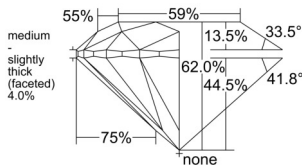

GIA®

FACSIMILE

GIA REPORT 5232949883

Verify this report at GIA.edu

GIA NATURAL DIAMOND DOSSIER®

May 22, 2026
GIA Report Number 5232949883
Shape and Cutting Style ..... Round Brilliant
Measurements ..... 5.18 - 5.21 x 3.22 mm

GRADING RESULTS

Carat Weight ..... 0.53 carat
Color Grade I
Clarity Grade S11
Cut Grade ..... Excellent

ADDITIONAL GRADING INFORMATION

Polish ..... Excellent
Symmetry ..... Excellent
Fluorescence ..... None
Clarity Characteristics ..... Crystal, Cloud
Inscription(s): GIA 5232949883

PROPORTIONS

Profile to actual proportions