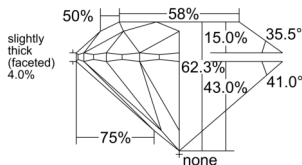

GIA®

FACSIMILE

GIA REPORT 5232975801

Verify this report at GIA.edu

GIA NATURAL DIAMOND DOSSIER®

June 11, 2026
GIA Report Number 5232975801
Shape and Cutting Style ..... Round Brilliant
Measurements ..... 4.68 - 4.70 x 2.93 mm

GRADING RESULTS

Carat Weight ..... 0.40 carat
Color Grade ..... F
Clarity Grade VS1
Cut Grade ..... Excellent

ADDITIONAL GRADING INFORMATION

Polish ..... Excellent
Symmetry ..... Excellent
Fluorescence ..... None
Clarity Characteristics..... Crystal, Cloud, Pinpoint
Inscription(s): GIA 5232975801

PROPORTIONS

Profile to actual proportions