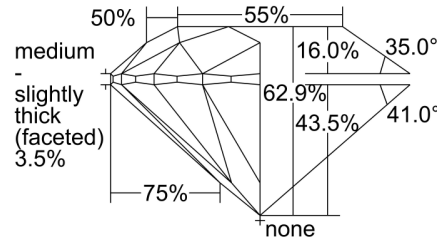

GIA NATURAL DIAMOND GRADING REPORT

September 01, 2023
GIA Report Number 5234062958
Shape and Cutting Style ..... Round Brilliant
Measurements ..... 7.64 - 7.70 x 4.83 mm

GRADING RESULTS

Carat Weight ..... 1.75 carat
Color Grade ..... J
Clarity Grade VVS2
Cut Grade ..... Excellent

ADDITIONAL GRADING INFORMATION

Polish ..... Excellent
Symmetry ..... Excellent
Fluorescence ..... None
Inscription(s): GIA 5234062958

PROPORTIONS

Profile to actual proportions