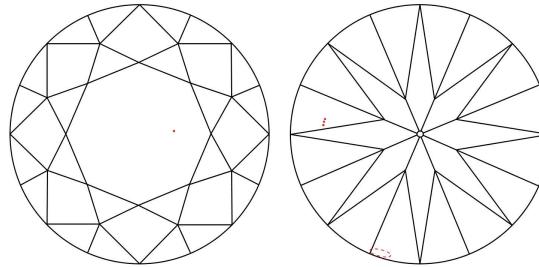

KEY TO SYMBOLS\*

- Pinpoint
- Cloud

\* Red symbols denote internal characteristics (inclusions). Green or black symbols denote external characteristics (blemishes). Diagram is an approximate representation of the diamond, and symbols shown indicate type, position, and approximate size of clarity characteristics. All clarity characteristics may not be shown. Details of finish are not shown.