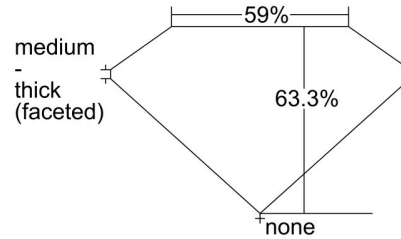

GIA NATURAL DIAMOND GRADING REPORT

October 17, 2023
 GIA Report Number 5234097098
 Shape and Cutting Style Oval Brilliant
 Measurements 12.38 x 8.67 x 5.48 mm

GRADING RESULTS

Carat Weight 4.01 carat
 Color Grade D
 Clarity Grade VS2

ADDITIONAL GRADING INFORMATION

Polish Excellent
 Symmetry Excellent
 Fluorescence Medium Blue
 Inscription(s): GIA 5234097098
 Comments: Internal graining is not shown.

PROPORTIONS

Profile not to actual proportions

CLARITY CHARACTERISTICS

KEY TO SYMBOLS*

- Crystal
- ~ Feather
- ▲ Indented Natural

* Red symbols denote internal characteristics (inclusions). Green or black symbols denote external characteristics (blemishes). Diagram is an approximate representation of the diamond, and symbols shown indicate type, position, and approximate size of clarity characteristics. All clarity characteristics may not be shown. Details of finish are not shown.