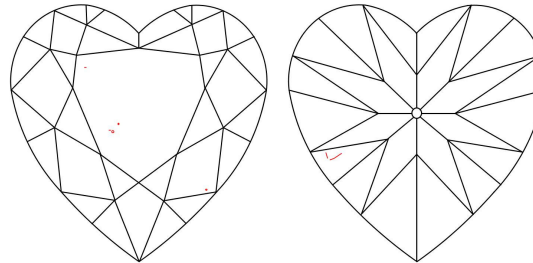

GIA NATURAL DIAMOND GRADING REPORT

 October 23, 2023
 GIA Report Number 5234103226
 Shape and Cutting Style Heart Brilliant
 Measurements 10.32 x 11.94 x 6.93 mm

GRADING RESULTS

 Carat Weight 5.01 carat
 Color Grade G
 Clarity Grade VS1

ADDITIONAL GRADING INFORMATION

 Polish Excellent
 Symmetry Excellent
 Fluorescence Faint
 Inscription(s): GIA 5234103226
Comments: Additional pinpoints are not shown.

PROPORTIONS

Profile not to actual proportions

CLARITY CHARACTERISTICS

KEY TO SYMBOLS*

- Crystal
- ~ Feather
- \\ Needle
- Pinpoint

* Red symbols denote internal characteristics (inclusions). Green or black symbols denote external characteristics (blemishes). Diagram is an approximate representation of the diamond, and symbols shown indicate type, position, and approximate size of clarity characteristics. All clarity characteristics may not be shown. Details of finish are not shown.