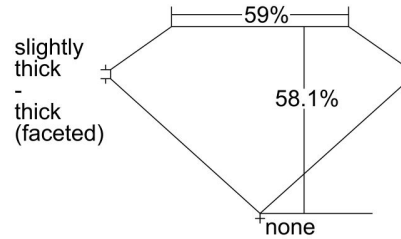

GIA NATURAL DIAMOND GRADING REPORT

 October 23, 2023
 GIA Report Number 5234103226
 Shape and Cutting Style Heart Brilliant
 Measurements 10.32 x 11.94 x 6.93 mm

GRADING RESULTS

 Carat Weight 5.01 carat
 Color Grade G
 Clarity Grade VS1

ADDITIONAL GRADING INFORMATION

 Polish Excellent
 Symmetry Excellent
 Fluorescence Faint
 Inscription(s): GIA 5234103226
Comments: Additional pinpoints are not shown.

PROPORTIONS

Profile not to actual proportions

CLARITY CHARACTERISTICS

KEY TO SYMBOLS*

- Crystal
- ~ Feather
- \\ Needle
- Pinpoint

* Red symbols denote internal characteristics (inclusions). Green or black symbols denote external characteristics (blemishes). Diagram is an approximate representation of the diamond, and symbols shown indicate type, position, and approximate size of clarity characteristics. All clarity characteristics may not be shown. Details of finish are not shown.