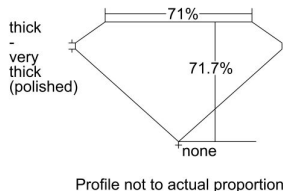

GIA®

FACSIMILE

GIA REPORT 5234113161

Verify this report at GIA.edu

GIA NATURAL DIAMOND DOSSIER®

November 01, 2023
GIA Report Number 5234113161
Shape and Cutting Style ..... **Cut-Cornered Rectangular Modified Brilliant**
Measurements ..... **6.82 x 6.14 x 4.40 mm**

GRADING RESULTS

Carat Weight ..... **1.51 carat**
Color Grade ..... **L**
Clarity Grade **VS1**

ADDITIONAL GRADING INFORMATION

Polish ..... **Very Good**
Symmetry ..... **Very Good**
Fluorescence ..... **None**
Clarity Characteristics ..... **Crystal, Cloud, Pinpoint**
Inscription(s): **GIA 5234113161**

PROPORTIONS

GRADING SCALES

GIA COLOR SCALE		GIA CLARITY SCALE			
COLORLESS	D	VERY VERY SLIGHTLY INCLUDED	FLAWLESS		
	E		INTERNALLY FLAWLESS		
	F	VERY SLIGHTLY INCLUDED	VS₁		
	G		VS₂		
	H		VS₁		
	NEAR COLORLESS	I	SLIGHTLY INCLUDED	VS₂	
		J		SI₁	
		FAINT	K	INCLUDED	SI₂
			L		I₁
			M		I₂
VERT LIGHT	N	LIGHT	I₃		
	O				
	P				
	Q				
	R				
	S				
	T				
LIGHT	U				
	V				
	W				
	X				
Y					
Z