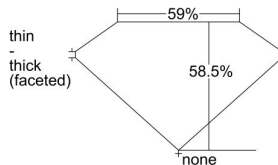

GIA®

FACSIMILE

GIA REPORT 5234206970

Verify this report at GIA.edu

GIA NATURAL DIAMOND DOSSIER®

February 28, 2024
GIA Report Number 5234206970
Shape and Cutting Style ..... Heart Brilliant
Measurements ..... 5.23 x 5.95 x 3.48 mm

GRADING RESULTS

Carat Weight ..... 0.63 carat
Color Grade ..... G
Clarity Grade VS2

ADDITIONAL GRADING INFORMATION

Polish ..... Excellent
Symmetry ..... Very Good
Fluorescence ..... None
Clarity Characteristics..... Crystal, Feather
Inscription(s): GIA 5234206970

PROPORTIONS

Profile not to actual proportions

GRADING SCALES

GIA COLOR SCALE		GIA CLARITY SCALE			
COLORLESS	D	VERY VERY SLIGHTLY INCLUDED	FLAWLESS		
	E		INTERNALLY FLAWLESS		
	F	VERY SLIGHTLY INCLUDED	VVS₁		
	G		VVS₂		
	H		VS₁		
	NEAR COLORLESS	I	SLIGHTLY INCLUDED	VS₂	
		J		SI₁	
		FAINT	K	INCLUDED	SI₂
			L		I₁
			M		I₂
VERT LIGHT	N	LIGHT	I₃		
	O				
	P				
	Q				
	R				
	S				
	T