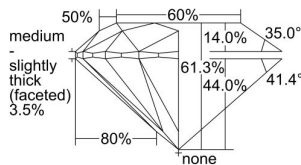

GIA®

FACSIMILE

GIA REPORT 5234212291

Verify this report at GIA.edu

GIA NATURAL DIAMOND DOSSIER®

March 05, 2024
GIA Report Number 5234212291
Shape and Cutting Style ..... Round Brilliant
Measurements ..... 4.62 - 4.64 x 2.84 mm

GRADING RESULTS

Carat Weight ..... 0.37 carat
Color Grade ..... F
Clarity Grade VS1
Cut Grade ..... Excellent

ADDITIONAL GRADING INFORMATION

Polish ..... Excellent
Symmetry ..... Excellent
Fluorescence ..... None
Clarity Characteristics..... Crystal, Cloud, Knot
Inspection(s): GIA 5234212291

PROPORTIONS

Profile to actual proportions

GRADING SCALES

GIA COLOR SCALE	GIA CLARITY SCALE	GIA CUT SCALE	
D	FLAWLESS	EXCELLENT	
E	INTERNALLY FLAWLESS		
F		VVS₁	VERY GOOD
G	VVS₂		
H	VS₁	GOOD	
I	VS₂		
J	SI₁	FAIR	
K	SI₂		
L	I₁	POOR	
M	I₂		
N	I₃		
O			
P			
Q			
R			
S			
T			
U			
V			
W			
X			
Y			
Z