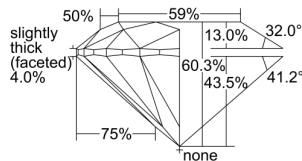

GIA®

FACSIMILE

GIA REPORT 5234237427

Verify this report at GIA.edu

GIA NATURAL DIAMOND DOSSIER®

March 26, 2024
GIA Report Number 5234237427
Shape and Cutting Style ..... Round Brilliant
Measurements ..... 6.36 - 6.39 x 3.84 mm

GRADING RESULTS

Carat Weight ..... 0.95 carat
Color Grade ..... D
Clarity Grade ..... Flawless
Cut Grade ..... Excellent

ADDITIONAL GRADING INFORMATION

Polish ..... Excellent
Symmetry ..... Excellent
Fluorescence ..... None
Clarity Characteristics ..... None
Inscription(s): GIA 5234237427

PROPORTIONS

Profile to actual proportions

GRADING SCALES

GIA COLOR SCALE	GIA CLARITY SCALE	GIA CUT SCALE	
D	FLAWLESS	EXCELLENT	
E	INTERNALLY FLAWLESS		
F		VVS₁	VERY GOOD
G	VVS₂		
H	VS₁	GOOD	
I	VS₂		
J	SI₁	FAIR	
K	SI₂		
L	I₁	POOR	
M	I₂		
N	I₃		
O			
P			
Q			
R			
S			
T			
U			
V			
W			
X			
Y			
Z