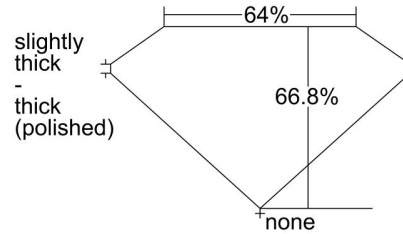

GIA NATURAL DIAMOND GRADING REPORT

April 09, 2024  
 GIA Report Number ..... 5234246943  
 Shape and Cutting Style ..... Emerald Cut  
 Measurements ..... 10.68 x 7.67 x 5.13 mm

GRADING RESULTS

Carat Weight ..... 4.09 carat  
 Color Grade ..... K  
 Clarity Grade ..... VS2

Profile not to actual proportions

CLARITY CHARACTERISTICS

KEY TO SYMBOLS\*

- Crystal
- ~ Feather
- Pinpoint

GRADING SCALES

GIA COLOR SCALE		GIA CLARITY SCALE	
COLORLESS	D	VERY VERY SLIGHTLY INCLUDED	FLAWLESS
	E		INTERNALLY FLAWLESS
	F		VVS <sub>1</sub>
NEAR COLORLESS	G	VERY SLIGHTLY INCLUDED	VVS <sub>2</sub>
	H		VS <sub>1</sub>
	I		VS <sub>2</sub>
FANT	J	SLIGHTLY INCLUDED	SI <sub>1</sub>
	K		SI <sub>2</sub>
	L		I <sub>1</sub>
VERY LIGHT	M	INCLUDED	I <sub>2</sub>
	N		I <sub>3</sub>
	O		
LIGHT	P		
	Q		
	R		
	S		
	T		
	U		
	V		
W			
X			
Y			
Z			

\* Red symbols denote internal characteristics (inclusions). Green or black symbols denote external characteristics (blemishes). Diagram is an approximate representation of the diamond, and symbols shown indicate type, position, and approximate size of clarity characteristics. All clarity characteristics may not be shown. Details of finish are not shown.