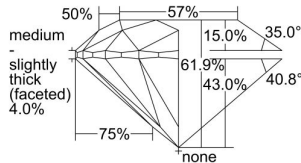

GIA®

FACSIMILE

GIA REPORT 5234268039

Verify this report at GIA.edu

GIA NATURAL DIAMOND DOSSIER®

April 24, 2024
GIA Report Number 5234268039
Shape and Cutting Style ..... Round Brilliant
Measurements ..... 5.99 - 6.04 x 3.72 mm

GRADING RESULTS

Carat Weight ..... 0.83 carat
Color Grade I
Clarity Grade VS2
Cut Grade ..... Excellent

ADDITIONAL GRADING INFORMATION

Polish ..... Excellent
Symmetry ..... Excellent
Fluorescence ..... None
Clarity Characteristics ..... Cloud, Crystal
Inscription(s): GIA 5234268039

PROPORTIONS

Profile to actual proportions

GRADING SCALES

GIA COLOR SCALE	GIA CLARITY SCALE	GIA CUT SCALE	
D	FLAWLESS	EXCELLENT	
E	INTERNALLY FLAWLESS		
F		VVS₁	VERY GOOD
G	VVS₂		
H	VS₁	GOOD	
I	VS₂		
J	SI₁	FAIR	
K	SI₂		
L	I₁	POOR	
M	I₂		
N	I₃		
O			
P			
Q			
R			
S			
T			
U			
V			
W			
X			
Y			
Z