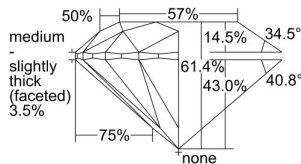

GIA®

FACSIMILE

GIA REPORT 5234287423

Verify this report at GIA.edu

GIA NATURAL DIAMOND DOSSIER®

May 14, 2024
GIA Report Number 5234287423
Shape and Cutting Style ..... Round Brilliant
Measurements ..... 6.18 - 6.22 x 3.81 mm

GRADING RESULTS

Carat Weight ..... 0.90 carat
Color Grade I
Clarity Grade VS2
Cut Grade ..... Excellent

ADDITIONAL GRADING INFORMATION

Polish ..... Excellent
Symmetry ..... Excellent
Fluorescence ..... None
Clarity Characteristics ..... Crystal
Inscription(s): GIA 5234287423

PROPORTIONS

Profile to actual proportions

GRADING SCALES

GIA COLOR SCALE	GIA CLARITY SCALE	GIA CUT SCALE	
D	FLAWLESS	EXCELLENT	
E	INTERNALLY FLAWLESS		
F		VVS₁	VERY GOOD
G	VVS₂		
H	VS₁	GOOD	
I	VS₂		
J	SI₁	FAIR	
K	SI₂		
L	I₁	POOR	
M	I₂		
N	I₃		
O			
P			
Q			
R			
S			
T			
U			
V			
W			
X			
Y			
Z