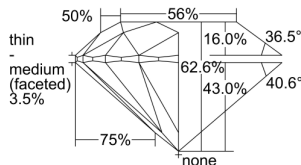

GIA®

FACSIMILE

GIA REPORT 5234299586

Verify this report at GIA.edu

GIA NATURAL DIAMOND DOSSIER®

May 29, 2024
GIA Report Number 5234299586
Shape and Cutting Style ..... Round Brilliant
Measurements ..... 5.14 - 5.17 x 3.22 mm

GRADING RESULTS

Carat Weight ..... 0.52 carat
Color Grade ..... F
Clarity Grade VVS1
Cut Grade ..... Excellent

ADDITIONAL GRADING INFORMATION

Polish ..... Excellent
Symmetry ..... Excellent
Fluorescence ..... None
Clarity Characteristics ..... Pinpoint
Inscription(s): GIA 5234299586

PROPORTIONS

Profile to actual proportions