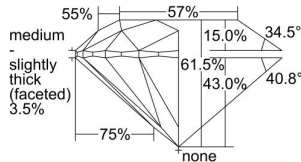

GIA®

FACSIMILE

GIA REPORT 5234306072

Verify this report at GIA.edu

GIA NATURAL DIAMOND DOSSIER®

June 03, 2024
GIA Report Number 5234306072
Shape and Cutting Style ..... Round Brilliant
Measurements ..... 5.19 - 5.20 x 3.20 mm

GRADING RESULTS

Carat Weight ..... 0.53 carat
Color Grade ..... G
Clarity Grade S11
Cut Grade ..... Excellent

ADDITIONAL GRADING INFORMATION

Polish ..... Excellent
Symmetry ..... Excellent
Fluorescence ..... None
Clarity Characteristics ..... Cloud, Crystal
Inscription(s): GIA 5234306072

PROPORTIONS

Profile to actual proportions