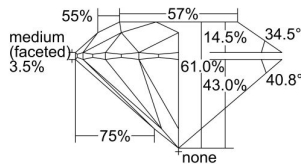

GIA®

FACSIMILE

GIA REPORT 5234320496

Verify this report at GIA.edu

GIA NATURAL DIAMOND DOSSIER®

June 14, 2024
GIA Report Number 5234320496
Shape and Cutting Style ..... Round Brilliant
Measurements ..... 4.30 - 4.33 x 2.63 mm

GRADING RESULTS

Carat Weight ..... 0.30 carat
Color Grade I
Clarity Grade VVS2
Cut Grade ..... Excellent

ADDITIONAL GRADING INFORMATION

Polish ..... Excellent
Symmetry ..... Excellent
Fluorescence ..... Faint
Clarity Characteristics ..... Cloud, Pinpoint
Inscription(s): GIA 5234320496

PROPORTIONS

Profile to actual proportions

GRADING SCALES

GIA COLOR SCALE

COLOURLESS	D
	E
	F
	G
	H
	I
	J
NEAR COLOURLESS	K
	L
FAIN	M
	N
	O
	P
	Q
VERY LIGHT	R
	S
	T
	U
	V
	W
	X
	Y
LIGHT	Z

GIA CLARITY SCALE

	FLAWLESS
	INTERNALLY FLAWLESS
VERY VERY SLIGHTLY INCLUDED	VVS₁
	VVS₂
VERY SLIGHTLY INCLUDED	VS₁
	VS₂
SLIGHTLY INCLUDED	SI₁
	SI₂
	I₁
	I₂
INCLUDED	I₃

GIA CUT SCALE

	EXCELLENT
	VERY GOOD
	GOOD
	FAIR
	POOR