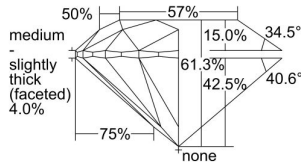

GIA®

FACSIMILE

GIA REPORT 5234320943

Verify this report at GIA.edu

GIA NATURAL DIAMOND DOSSIER®

June 18, 2024
GIA Report Number 5234320943
Shape and Cutting Style ..... Round Brilliant
Measurements ..... 4.33 - 4.35 x 2.66 mm

GRADING RESULTS

Carat Weight ..... 0.31 carat
Color Grade ..... G
Clarity Grade S11
Cut Grade ..... Excellent

ADDITIONAL GRADING INFORMATION

Polish ..... Excellent
Symmetry ..... Excellent
Fluorescence ..... Faint
Clarity Characteristics ..... Cloud, Feather
Inscription(s): GIA 5234320943

PROPORTIONS

Profile to actual proportions

GRADING SCALES

GIA COLOR SCALE

COLOREDNESS	D
	E
	F
	G
	H
	I
	J
NEAR COLORLESS	K
	L
FAINTE	M
	N
	O
	P
	Q
VERY LIGHT	R
	S
	T
	U
	V
	W
	X
	Y
LIGHT	Z

GIA CLARITY SCALE

FLAWLESS	INTERNAL FLAWLESS	
		FLAWLESS
VERY VERY SLIGHTLY INCLUDED	VVS₁	
	VVS₂	
VERY SLIGHTLY INCLUDED	VS₁	
	VS₂	
SLIGHTLY INCLUDED	SI₁	
	SI₂	
INCLUDED	I₁	
	I₂	
	I₃	

GIA CUT SCALE

EXCELLENT
VERY GOOD
GOOD
FAIR
POOR