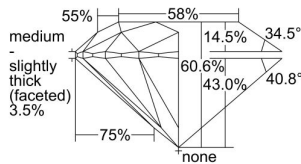

GIA®

FACSIMILE

GIA REPORT 5234321846

Verify this report at GIA.edu

GIA NATURAL DIAMOND DOSSIER®

June 17, 2024
GIA Report Number 5234321846
Shape and Cutting Style ..... Round Brilliant
Measurements ..... 4.31 - 4.34 x 2.62 mm

GRADING RESULTS

Carat Weight ..... 0.30 carat
Color Grade ..... G
Clarity Grade S11
Cut Grade ..... Excellent

ADDITIONAL GRADING INFORMATION

Polish ..... Excellent
Symmetry ..... Excellent
Fluorescence ..... Faint
Clarity Characteristics ..... Feather, Crystal
Inscription(s): GIA 5234321846

PROPORTIONS

Profile to actual proportions

GRADING SCALES

GIA COLOR SCALE	GIA CLARITY SCALE	GIA CUT SCALE	
D	FLAWLESS	EXCELLENT	
E	INTERNALLY FLAWLESS		
F		VVS₁	VERY GOOD
G	VVS₂		
H	VS₁	GOOD	
I	VS₂		
J	S1₁	FAIR	
K	S1₂		
L	I₁	POOR	
M	I₂		
N	I₃		
O			
P			
Q			
R			
S			
T			
U			
V			
W			
X			
Y			
Z