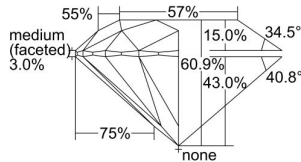

GIA®

FACSIMILE

GIA REPORT 5234321980

Verify this report at GIA.edu

GIA NATURAL DIAMOND DOSSIER®

June 17, 2024
GIA Report Number 5234321980
Shape and Cutting Style ..... Round Brilliant
Measurements ..... 4.39 - 4.41 x 2.68 mm

GRADING RESULTS

Carat Weight ..... 0.31 carat
Color Grade ..... G
Clarity Grade VS1
Cut Grade ..... Excellent

ADDITIONAL GRADING INFORMATION

Polish ..... Excellent
Symmetry ..... Excellent
Fluorescence ..... None
Clarity Characteristics ..... Cloud, Needle
Inscription(s): GIA 5234321980

PROPORTIONS

Profile to actual proportions

GRADING SCALES

GIA
COLOR
SCALE

COLOURESS	D
	E
	F
	G
	H
	I
	J
NEAR COLOURESS	K
	L
FAIN	M
	N
	O
	P
	Q
VERY LIGHT	R
	S
	T
	U
	V
	W
	X
	Y
LIGHT	Z

GIA
CLARITY
SCALE

	FLAWLESS
	INTERNALLY FLAWLESS
VERY VERY SLIGHTLY INCLUDED	VVS₁
	VVS₂
VERY SLIGHTLY INCLUDED	VS₁
	VS₂
SLIGHTLY INCLUDED	SI₁
	SI₂
	I₁
	I₂
INCLUDED	I₃

GIA
CUT
SCALE

	EXCELLENT
	VERY GOOD
	GOOD
	FAIR
	POOR