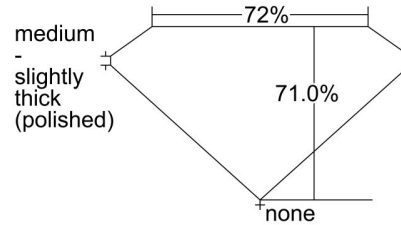

GIA NATURAL DIAMOND GRADING REPORT

June 18, 2024  
 GIA Report Number ..... 5234322411  
 Shape and Cutting Style ..... Square Modified Brilliant  
 Measurements ..... 6.01 x 5.89 x 4.19 mm

GRADING RESULTS

Carat Weight ..... 1.19 carat  
 Color Grade ..... G  
 Clarity Grade ..... Internally Flawless

ADDITIONAL GRADING INFORMATION

Polish ..... Excellent  
 Symmetry ..... Excellent  
 Fluorescence ..... None  
 Inscription(s): GIA 5234322411  
 Comments: Minor details of polish are not shown.

PROPORTIONS

Profile not to actual proportions

CLARITY CHARACTERISTICS

GRADING SCALES

GIA COLOR SCALE		GIA CLARITY SCALE	
COLOURLESS	D	VERY VERY SLIGHTLY INCLUDED	FLAWLESS
	E		INTERNALLY FLAWLESS
	F		VVS <sub>1</sub>
NEAR COLOURLESS	G	VERY SLIGHTLY INCLUDED	VVS <sub>2</sub>
	H		VS <sub>1</sub>
	I		VS <sub>2</sub>
FANT	J	SLIGHTLY INCLUDED	SI <sub>1</sub>
	K		SI <sub>2</sub>
	L		I <sub>1</sub>
VERY LIGHT	M	INCLUDED	I <sub>2</sub>
	N		I <sub>3</sub>
	O		
LIGHT	P		
	Q		
	R		
	S		
	T		
	U		
	V		
W			
X			
Y			
Z			