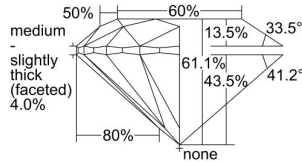

GIA®

FACSIMILE

GIA REPORT 5234323020

Verify this report at GIA.edu

GIA NATURAL DIAMOND DOSSIER®

June 20, 2024
GIA Report Number 5234323020
Shape and Cutting Style ..... Round Brilliant
Measurements ..... 5.99 - 6.03 x 3.67 mm

GRADING RESULTS

Carat Weight ..... 0.82 carat
Color Grade I
Clarity Grade S11
Cut Grade ..... Excellent

ADDITIONAL GRADING INFORMATION

Polish ..... Excellent
Symmetry ..... Excellent
Fluorescence ..... None
Clarity Characteristics..... Cloud, Crystal, Feather
Inspection(s): GIA 5234323020

PROPORTIONS

Profile to actual proportions

GRADING SCALES

GIA COLOR SCALE	GIA CLARITY SCALE	GIA CUT SCALE	
D	FLAWLESS	EXCELLENT	
E	INTERNALLY FLAWLESS		
F		VVS₁	VERY GOOD
G	VVS₂		
H	VS₁	GOOD	
I	VS₂		
J	S1₁	FAIR	
K	S1₂		
L	I₁	POOR	
M	I₂		
N	I₃		
O			
P			
Q			
R			
S			
T			
U			
V			
W			
X			
Y			
Z