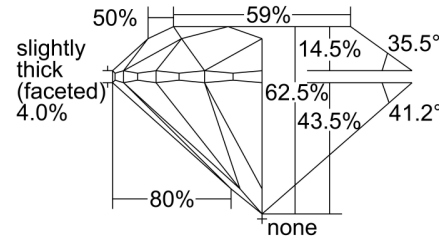

**GIA NATURAL DIAMOND GRADING REPORT**

June 25, 2024  
 GIA Report Number ..... 5234330073  
 Shape and Cutting Style ..... Round Brilliant  
 Measurements ..... 8.11 - 8.18 x 5.09 mm

**GRADING RESULTS**

Carat Weight ..... 2.11 carat  
 Color Grade ..... J  
 Clarity Grade ..... VVS1  
 Cut Grade ..... Excellent

**ADDITIONAL GRADING INFORMATION**

Polish ..... Excellent  
 Symmetry ..... Excellent  
 Fluorescence ..... None  
 Inscription(s): GIA 5234330073

**PROPORTIONS**

Profile to actual proportions

**CLARITY CHARACTERISTICS**

**KEY TO SYMBOLS\***
 Feather

**GRADING SCALES**
**GIA  
 COLOR  
 SCALE**

COLOURLESS	D
	E
	F
	G
	H
NEAR COLOURLESS	I
	J
	K
FANT	L
	M
	N
VERY LIGHT	O
	P
	Q
	R
	S
	T
	U
	V
LIGHT	W
	X
	Y
	Z