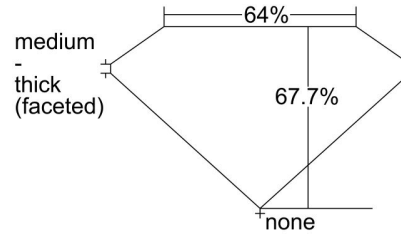

GIA NATURAL DIAMOND GRADING REPORT

 July 09, 2024
 GIA Report Number 5234341861
 Shape and Cutting Style Cushion Modified Brilliant
 Measurements 11.44 x 8.65 x 5.86 mm

GRADING RESULTS

 Carat Weight 5.02 carat
 Color Grade E
 Clarity Grade VS2

ADDITIONAL GRADING INFORMATION

 Polish Excellent
 Symmetry Excellent
 Fluorescence Faint
 Inscription(s): GIA 5234341861

PROPORTIONS

Profile not to actual proportions

CLARITY CHARACTERISTICS

KEY TO SYMBOLS*

- Crystal
- ~ Feather

* Red symbols denote internal characteristics (inclusions). Green or black symbols denote external characteristics (blemishes). Diagram is an approximate representation of the diamond, and symbols shown indicate type, position, and approximate size of clarity characteristics. All clarity characteristics may not be shown. Details of finish are not shown.