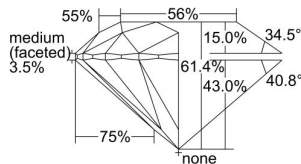

GIA®

FACSIMILE

GIA REPORT 5234346571

Verify this report at GIA.edu

GIA NATURAL DIAMOND DOSSIER®

July 15, 2024
GIA Report Number 5234346571
Shape and Cutting Style ..... Round Brilliant
Measurements ..... 4.85 - 4.87 x 2.99 mm

GRADING RESULTS

Carat Weight ..... 0.43 carat
Color Grade ..... J
Clarity Grade VS2
Cut Grade ..... Excellent

ADDITIONAL GRADING INFORMATION

Polish ..... Excellent
Symmetry ..... Excellent
Fluorescence ..... None
Clarity Characteristics ..... Cloud, Crystal
Inscription(s): GIA 5234346571

PROPORTIONS

Profile to actual proportions

GRADING SCALES

GIA COLOR SCALE	GIA CLARITY SCALE	GIA CUT SCALE	
D	FLAWLESS	EXCELLENT	
E	INTERNALLY FLAWLESS		
F		VVS₁	VERY GOOD
G	VVS₂		
H	VS₁	GOOD	
I	VS₂		
J	SI₁	FAIR	
K	SI₂		
L	I₁	POOR	
M	I₂		
N	I₃		
O			
P			
Q			
R			
S			
T			
U			
V			
W			
X			
Y			
Z