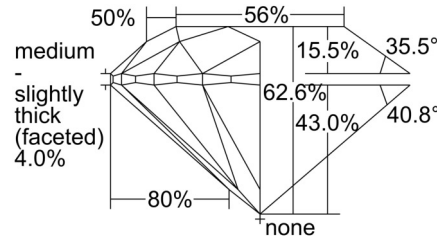

GIA NATURAL DIAMOND GRADING REPORT

August 12, 2024
GIA Report Number 5234354680
Shape and Cutting Style Round Brilliant
Measurements 10.08 - 10.12 x 6.32 mm

GRADING RESULTS

Carat Weight 4.01 carat
Color Grade H
Clarity Grade VS1
Cut Grade Excellent

ADDITIONAL GRADING INFORMATION

Polish Excellent
Symmetry Excellent
Fluorescence None
Inscription(s): GIA 5234354680

PROPORTIONS

Profile to actual proportions

CLARITY CHARACTERISTICS

KEY TO SYMBOLS*

- Feather
- Pinpoint

* Red symbols denote internal characteristics (inclusions). Green or black symbols denote external characteristics (blemishes). Diagram is an approximate representation of the diamond, and symbols shown indicate type, position, and approximate size of clarity characteristics. All clarity characteristics may not be shown. Details of finish are not shown.