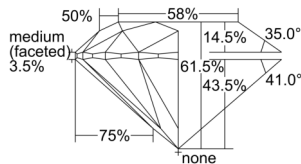

GIA®

FACSIMILE

GIA REPORT 5234370945

Verify this report at GIA.edu

GIA NATURAL DIAMOND DOSSIER®

August 19, 2024
GIA Report Number 5234370945
Shape and Cutting Style ..... Round Brilliant
Measurements ..... 6.04 - 6.06 x 3.72 mm

GRADING RESULTS

Carat Weight ..... 0.83 carat
Color Grade ..... E
Clarity Grade S11
Cut Grade ..... Excellent

ADDITIONAL GRADING INFORMATION

Polish ..... Excellent
Symmetry ..... Excellent
Fluorescence ..... None
Clarity Characteristics..... Cloud, Crystal, Feather
Inscription(s): GIA 5234370945

PROPORTIONS

Profile to actual proportions

GRADING SCALES

GIA COLOR SCALE

COLOREDNESS	D
	E
	F
	G
	H
	I
	J
NEAR COLORLESS	K
	L
FAIN	M
	N
	O
	P
VERY LIGHT	Q
	R
	S
	T
	U
	V
	W
	X
	Y
LIGHT	Z

GIA CLARITY SCALE

VERY VERY SLIGHTLY INCLUDED	FLAWLESS
	INTERNALLY FLAWLESS
VERY SLIGHTLY INCLUDED	VVS₁
	VVS₂
SLIGHTLY INCLUDED	VS₁
	VS₂
INCLUDED	SI₁
	SI₂
	I₁
	I₂
	I₃

GIA CUT SCALE

EXCELLENT
VERY GOOD
GOOD
FAIR
POOR