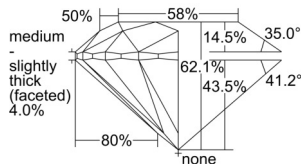

GIA®

FACSIMILE

GIA REPORT 5234375520

Verify this report at GIA.edu

GIA NATURAL DIAMOND DOSSIER®

August 21, 2024
GIA Report Number 5234375520
Shape and Cutting Style ..... Round Brilliant
Measurements ..... 5.74 - 5.77 x 3.57 mm

GRADING RESULTS

Carat Weight ..... 0.72 carat
Color Grade ..... G
Clarity Grade VVS1
Cut Grade ..... Excellent

ADDITIONAL GRADING INFORMATION

Polish ..... Excellent
Symmetry ..... Excellent
Fluorescence ..... None
Clarity Characteristics ..... Pinpoint
Inscription(s): GIA 5234375520

PROPORTIONS

Profile to actual proportions

GRADING SCALES

GIA COLOR SCALE	GIA CLARITY SCALE	GIA CUT SCALE	
D	FLAWLESS	EXCELLENT	
E	INTERNALLY FLAWLESS		
F		VVS₁	VERY GOOD
G	VVS₂		
H	VS₁	GOOD	
I	VS₂		
J	SI₁	FAIR	
K	SI₂		
L	I₁	POOR	
M	I₂		
N	I₃		
O			
P			
Q			
R			
S			
T			
U			
V			
W			
X			
Y			
Z