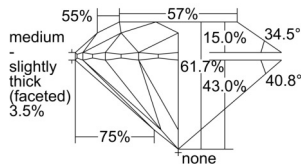

GIA®

FACSIMILE

GIA REPORT 5234384749

Verify this report at GIA.edu

GIA NATURAL DIAMOND DOSSIER®

September 05, 2024
GIA Report Number 5234384749
Shape and Cutting Style ..... Round Brilliant
Measurements ..... 4.58 - 4.61 x 2.84 mm

GRADING RESULTS

Carat Weight ..... 0.37 carat
Color Grade ..... H
Clarity Grade S11
Cut Grade ..... Excellent

ADDITIONAL GRADING INFORMATION

Polish ..... Excellent
Symmetry ..... Excellent
Fluorescence ..... Faint
Clarity Characteristics ..... Crystal
Inscription(s): GIA 5234384749

PROPORTIONS

Profile to actual proportions

GRADING SCALES

GIA COLOR SCALE	GIA CLARITY SCALE	GIA CUT SCALE	
D	FLAWLESS	EXCELLENT	
E	INTERNALLY FLAWLESS		
F		VVS₁	VERY GOOD
G	VVS₂		
H	VS₁	GOOD	
I	VS₂		
J	S1₁	FAIR	
K	S1₂		
L	I₁	POOR	
M	I₂		
N	I₃		
O			
P			
Q			
R			
S			
T			
U			
V			
W			
X			
Y			
Z